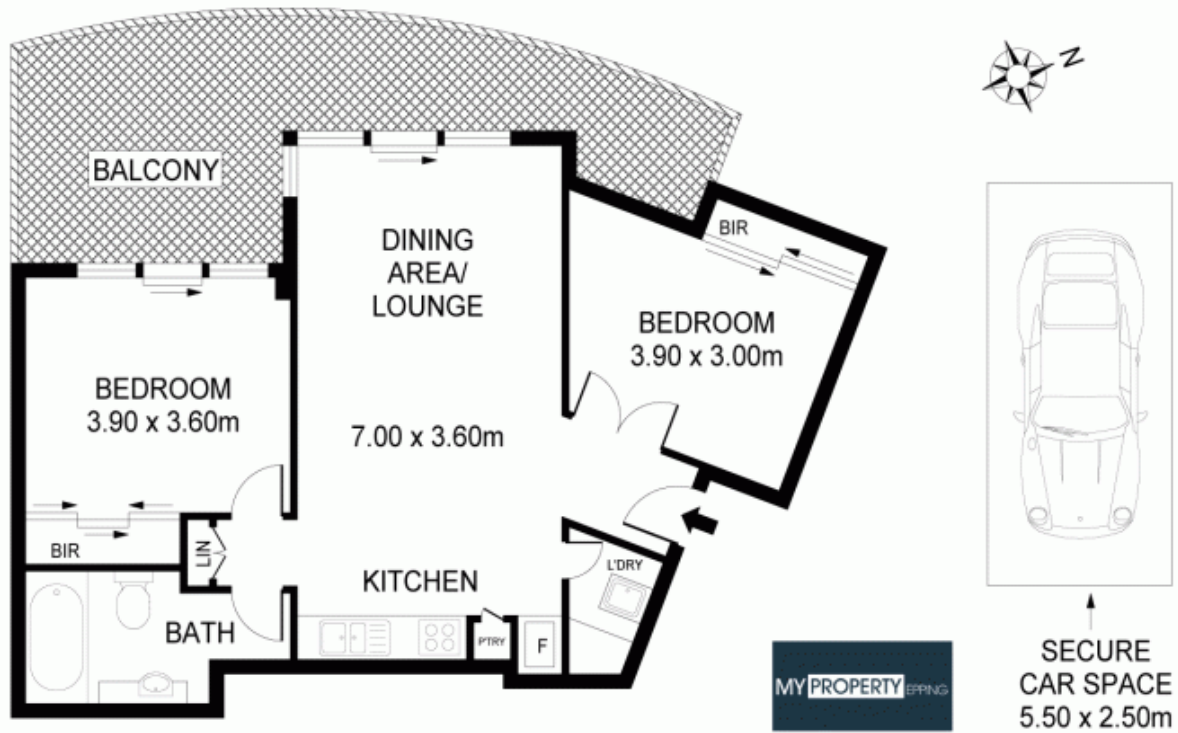

16/27 Bennelong Parkway Wentworth Point NSW

2  1  1 

Spectacular Resort Style Oasis "Mariners Cove".

Positioned in the popular "Mariners Cove" complex situated on Sydney's inner-harbour peninsula, this luxurious and affordable apartment offers you something special with uninterrupted Sydney Olympic views (Level 6).

This 2 bedroom security apartment enjoys a light filled floor plan with a large timber deck, a perfect setting for relaxing or entertaining in style.

**View** : <https://www.mypropertyepping.com.au/lease/nsw/inner-west/wentworth-point/residential/apartment/5675033>

## 16/27 BENNELONG PARK WAY, WENTWORTH POINT

Measurements are approximate. Not to Scale. For illustrative purposes only.