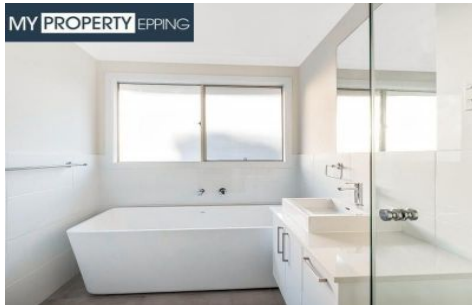

1 Stanmore Street Schofields NSW

4 2 1

Huge Near New Family Home with Study & All The Extras.

Landlord is seeking a quality long term tenant.

This near new spacious 4 bedroom family house located in the heart of Schofields. It is easy and convenient to reach all amenities including quality restaurants, schools, parks and city transport.

HIGH POINTS

Four generous sized bedrooms with built wardrobes

Multiple living areas

Separate home office/study

View : <https://www.mypropertyepping.com.au/lease/nsw/western-sydney/schofields/residential/house/6444222>